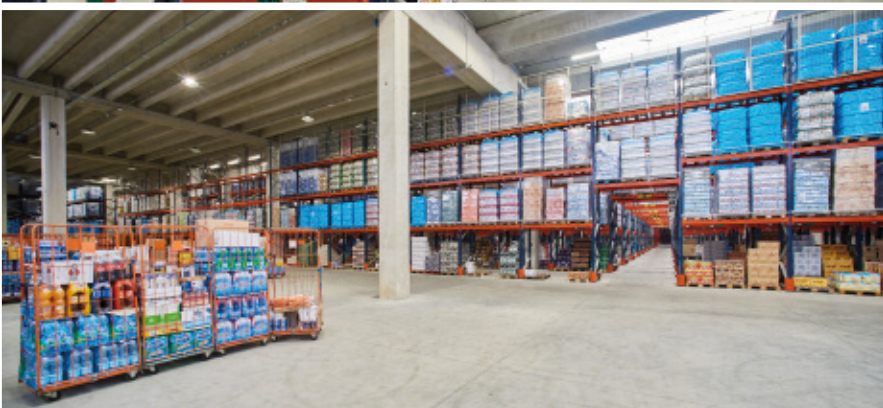

## Case study: Centro 3A SPA

Pallet racking: storage capacity and streamlined goods management

Location: Italy

The warehouse of the Italian company Centro 3A SPA, equipped with Mecalux pallet racks, has capacity for 7,826 pallets. This system facilitates direct access to the goods, which streamlines the storage and picking tasks.

Due to the growth experienced by Centro 3A SPA in recent years, its Asti warehouse (in Northern Italy) has been expanded several times to meet the enterprise's needs. Mecalux has supplied 8 m high pallet racking that amount to a storage capacity of 7,826 pallets.

The direct access to all the products provides high flexibility when managing goods and preparing orders. In addition, it guarantees perfect stock control, since each location is assigned to a single SKU.

### Advantages for Centro 3A SPA

- **Top capacity:** the Centro 3A SPA warehouse has a storage capacity of 7,826 pallets, suitable for supplying its supermarket chain.
- **Elevated productivity:** direct access to the merchandise guarantees a more flexible goods and a massive flow of incoming and outgoing products.
- **Adept picking:** pallet racking facilitates orders directly prepared from the pallets housed in the lower level.