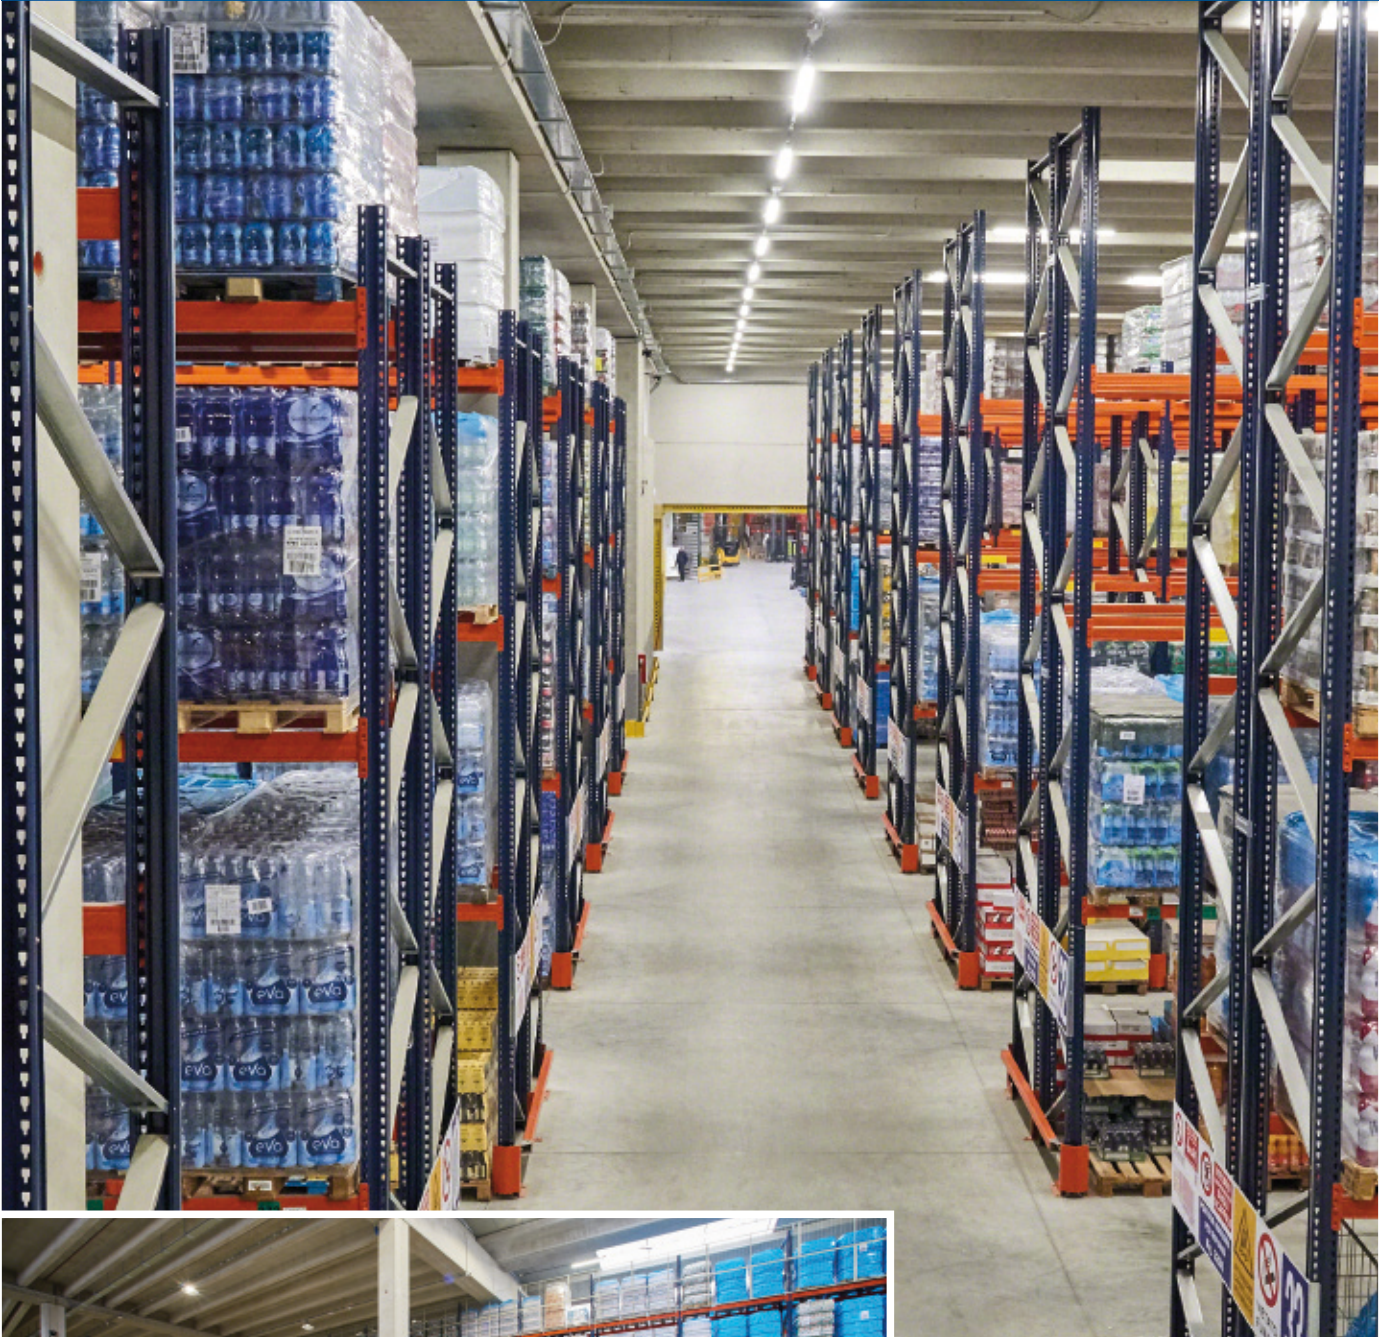

## Case study: Centro 3A SPA

Pallet racking: storage capacity and streamlined goods management

Location: Italy

The warehouse of the Italian company Centro 3A SPA, equipped with Mecalux pallet racks, has capacity for 7,826 pallets. This system facilitates direct access to the goods, which streamlines the storage and picking tasks.

### About Centro 3A SPA

Centro 3A SPA (pertaining to the Auchan group) is the supplier company of the Simply supermarket chain in Italy, which includes brands such as Simply Market, Simply Point and La Bottega Simply. It offers a broad assortment of food products at the best possible price, in supermarkets where particular attention is paid to quality and friendly service.

The direct access to all the products provides high flexibility when managing goods and preparing orders. In addition, it guarantees perfect stock control, since each location is assigned to a single SKU.

### Advantages for Centro 3A SPA

- **Top capacity:** the Centro 3A SPA warehouse has a storage capacity of 7,826 pallets, suitable for supplying its supermarket chain.
- **Elevated productivity:** direct access to the merchandise guarantees a more flexible goods and a massive flow of incoming and outgoing products.
- **Adept picking:** pallet racking facilitates orders directly prepared from the pallets housed in the lower level.