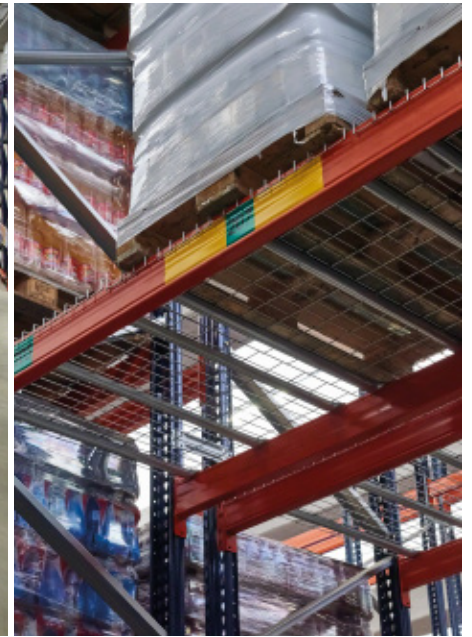

## Case study: Centro 3A SPA

Pallet racking: storage capacity and streamlined goods management

Location: Italy

The warehouse of the Italian company Centro 3A SPA, equipped with Mecalux pallet racks, has capacity for 7,826 pallets. This system facilitates direct access to the goods, which streamlines the storage and picking tasks.

Due to the growth experienced by Centro 3A SPA in recent years, its Asti warehouse (in Northern Italy) has been expanded several times to meet the enterprise's needs. Mecalux has supplied 8 m high pallet racking that amount to a storage capacity of 7,826 pallets.

The direct access to all the products provides high flexibility when managing goods and preparing orders. In addition, it guarantees perfect stock control, since each location is assigned to a single SKU.

### Advantages for Centro 3A SPA

- **Top capacity:** the Centro 3A SPA warehouse has a storage capacity of 7,826 pallets, suitable for supplying its supermarket chain.
- **Elevated productivity:** direct access to the merchandise guarantees a more flexible goods and a massive flow of incoming and outgoing products.
- **Adept picking:** pallet racking facilitates orders directly prepared from the pallets housed in the lower level.